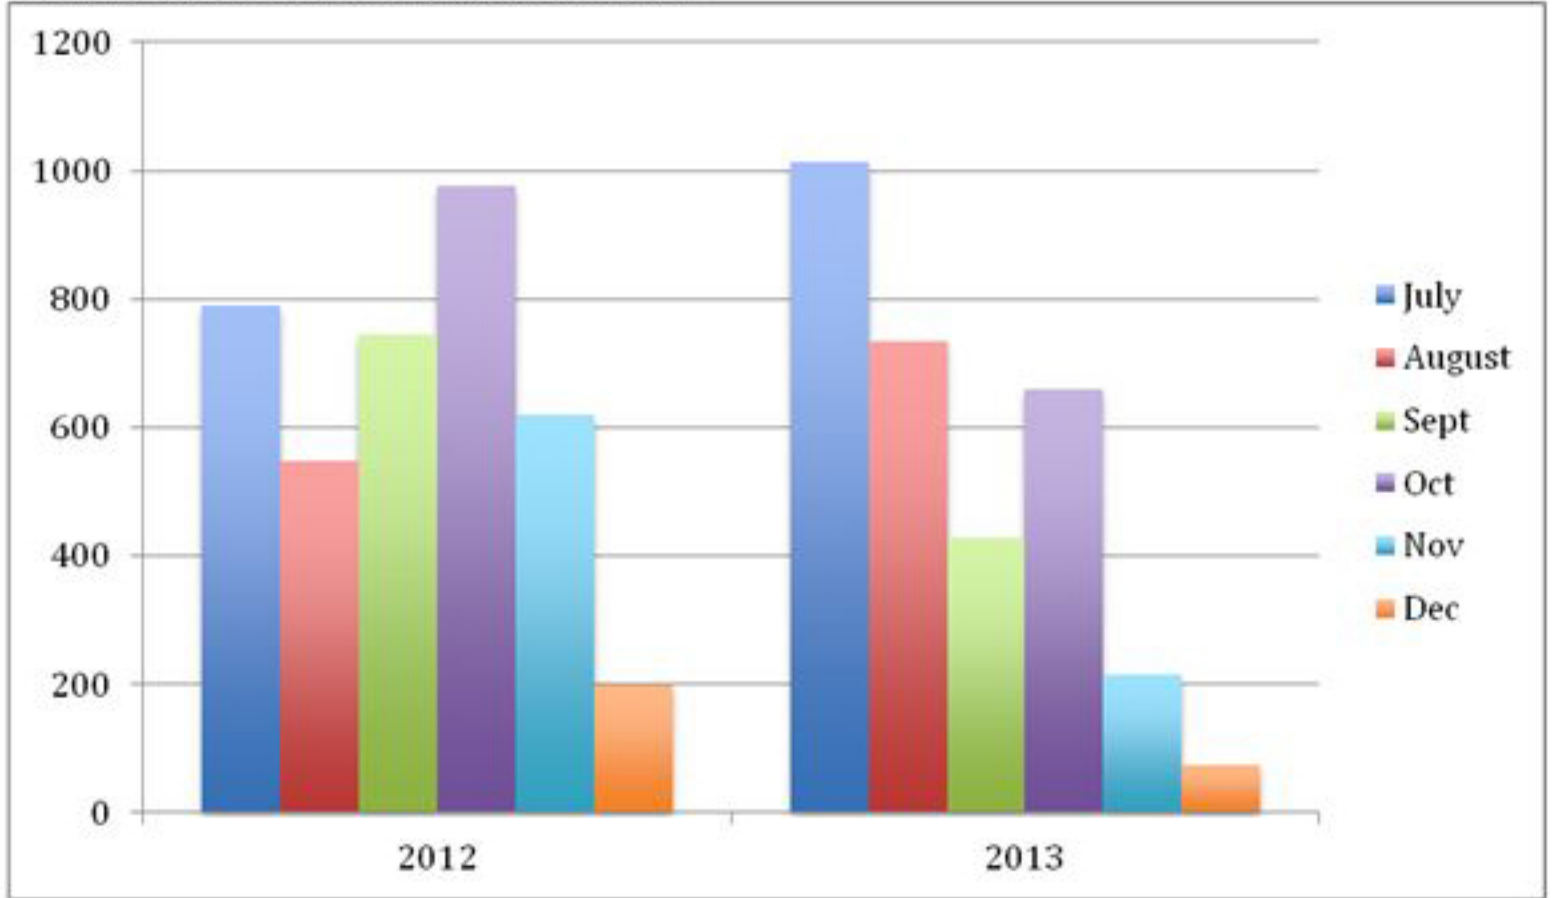

Snowflake AZ Temple Irrigation usage

Information provided by Town of Snowflake Multiplier 1:1000 gallons  
 Vita VPX Booster started being applied June 29, 2013. Compared to last 6 months of 2012.

Snowflake Temple Irrigation Water Meter Usage