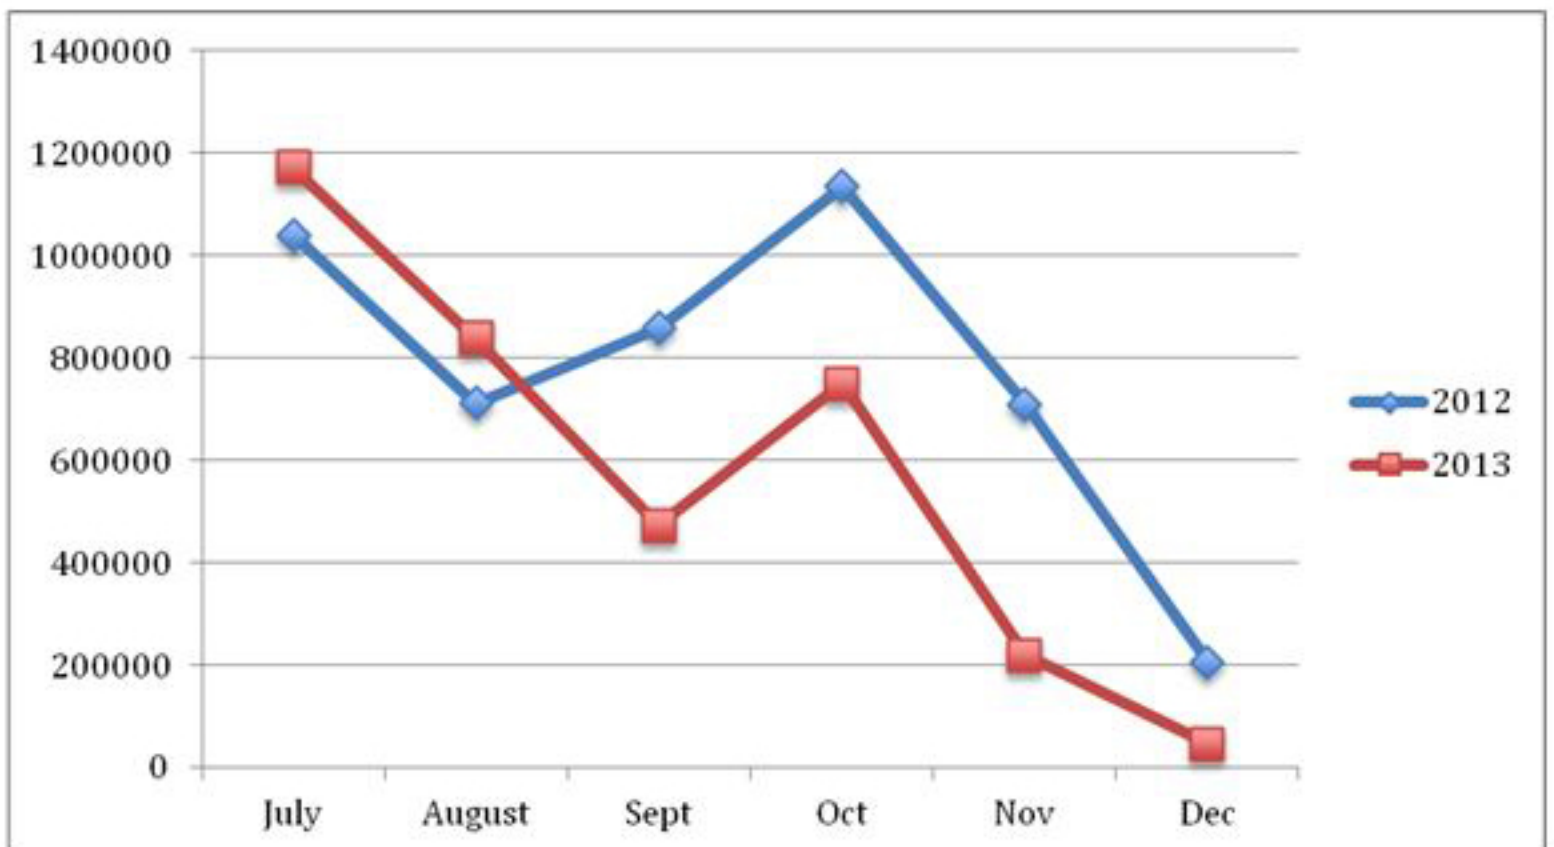

Snowflake AZ Temple Irrigation usage

Information provided by Town of Snowflake Multiplier 1:1000 gallons  
 Vita VPX Booster started being applied June 29, 2013. Compared to last 6 months of 2012.

Snowflake Temple Irrigation Water Meter Usage