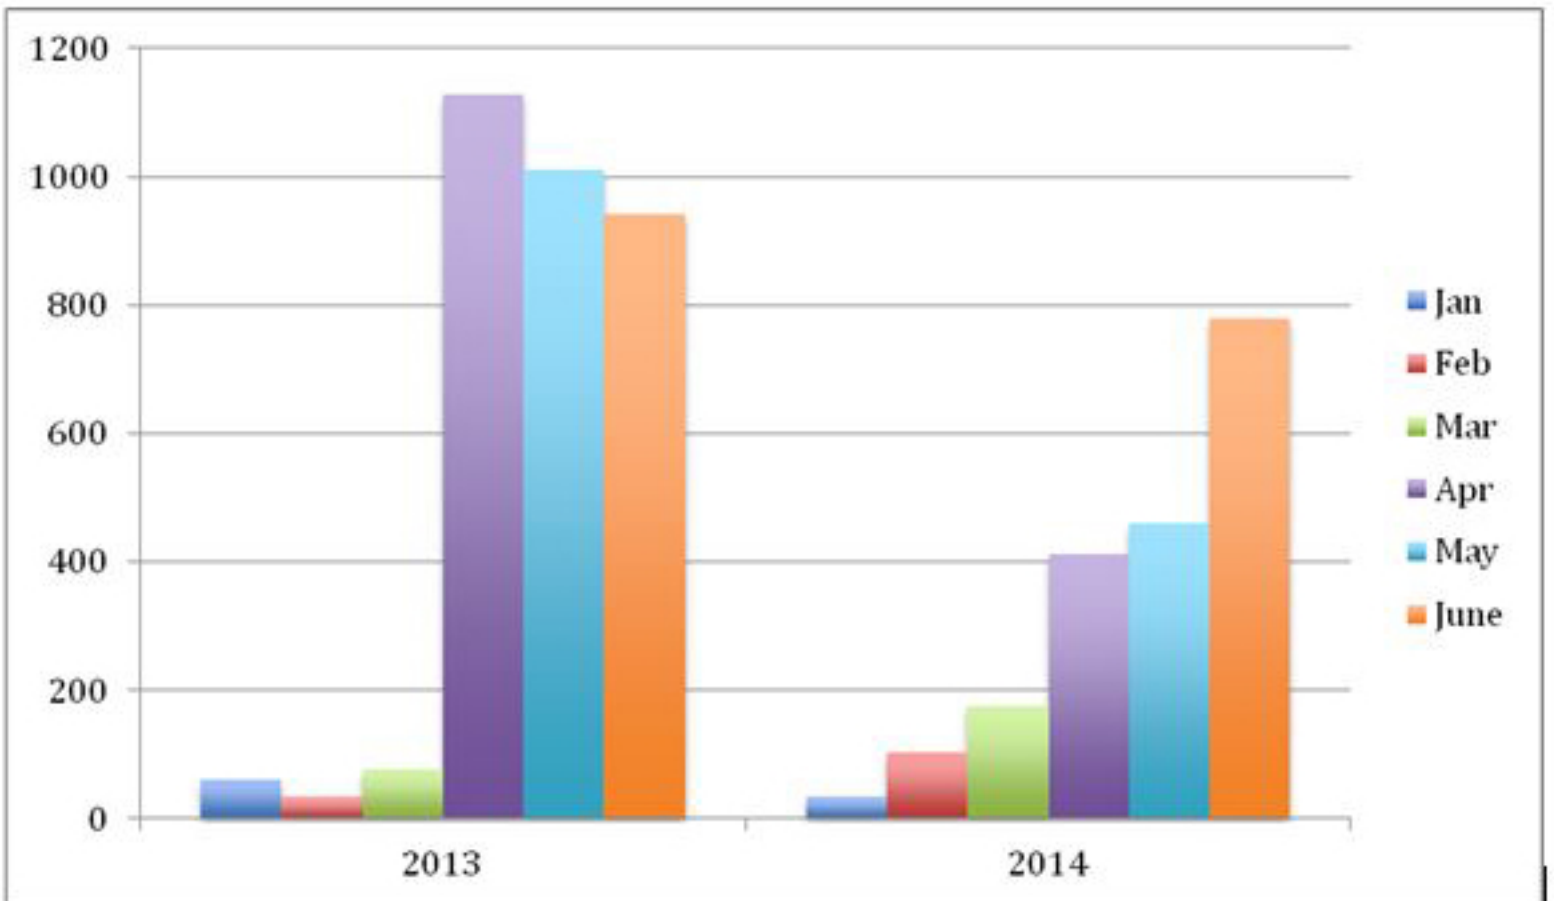

Snowflake AZ Temple Irrigation usage

Information provided by Town of Snowflake Multiplier 1:1000 gallons  
 Vita VPX Booster started being applied June 29, 2013. Compared to last 6 months of 2012.

Snowflake Temple Irrigation Water Meter Usage